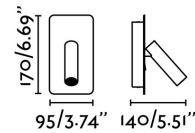

Material: Steel and aluminium

Designer: NAHTRANG

Length: 95 mm

Net Width: 140 mm

Height: 170 mm

Net Weight: 0.70 kg

Volume: 0.00142 m3

8421776160811