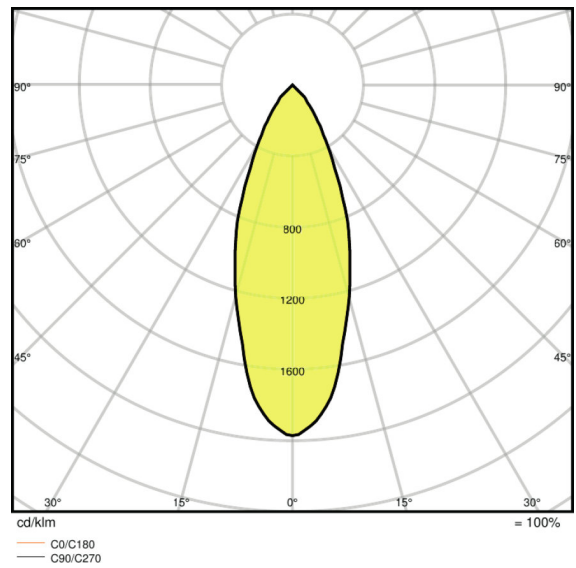

Energy consumption

6 kWh/1000h

Country-specific categorizations

Order reference

LPPAR16D5036 5,

Light Distribution

LDC typ polar