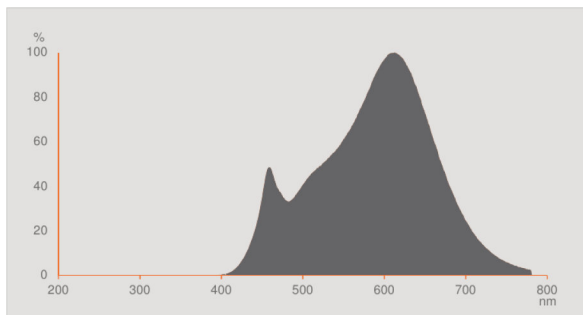

LDC typ cone

Spectral power distribution

LOGISTICAL DATA

Product code	Packaging unit (Pieces/Unit)	Dimensions (length x width x height)	Gross weight	Volume
4058075095366	Folding carton box 1	49 mm x 49 mm x 62 mm	55.00 g	0.15 dm³
4058075095373	Shipping carton box 10	257 mm x 110 mm x 70 mm	598.00 g	1.98 dm³

The mentioned product code describes the smallest quantity unit which can be ordered. One shipping unit can contain one or more single products. When placing an order, for the quantity please enter single or multiples of a shipping unit.

REFERENCES / LINKS

For dimming conformity see

- www.ledvance.com/dim

For further products and actual information concerning LED lamps see

- www.ledvance.com/ledlamps

For Guarantee see

- www.ledvance.com/guarantee

DISCLAIMER

Subject to change without notice. Errors and omission excepted. Always make sure to use the most recent release.