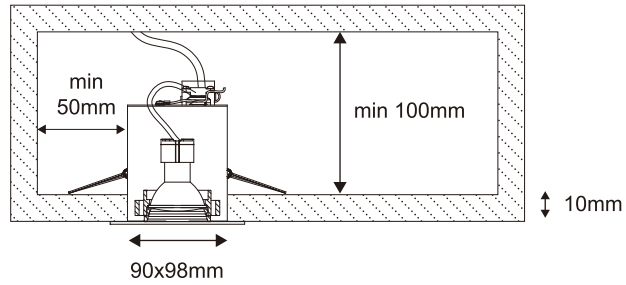

i

LIGHT SOURCE - FUENTE DE LUZ

- ref. 03020401 ○
- ref. 03020402 ●
- ref. 03020403 ●
- 1 x GU10 LED not incl

- ref. 03020501 ○
- ref. 03020502 ●
- ref. 03020503 ●
- 2 x GU10 LED not incl

TECHNICAL FEATURES - CARACTERÍSTICAS TÉCNICAS