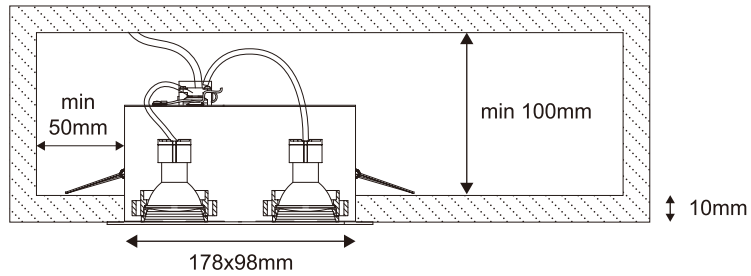

i

LIGHT SOURCE - FUENTE DE LUZ

- ref. 03020401 ○
- ref. 03020402 ●
- ref. 03020403 ●
- 1 x GU10 LED not incl

- ref. 03020501 ○
- ref. 03020502 ●
- ref. 03020503 ●
- 2 x GU10 LED not incl

TECHNICAL FEATURES - CARACTERÍSTICAS TÉCNICAS