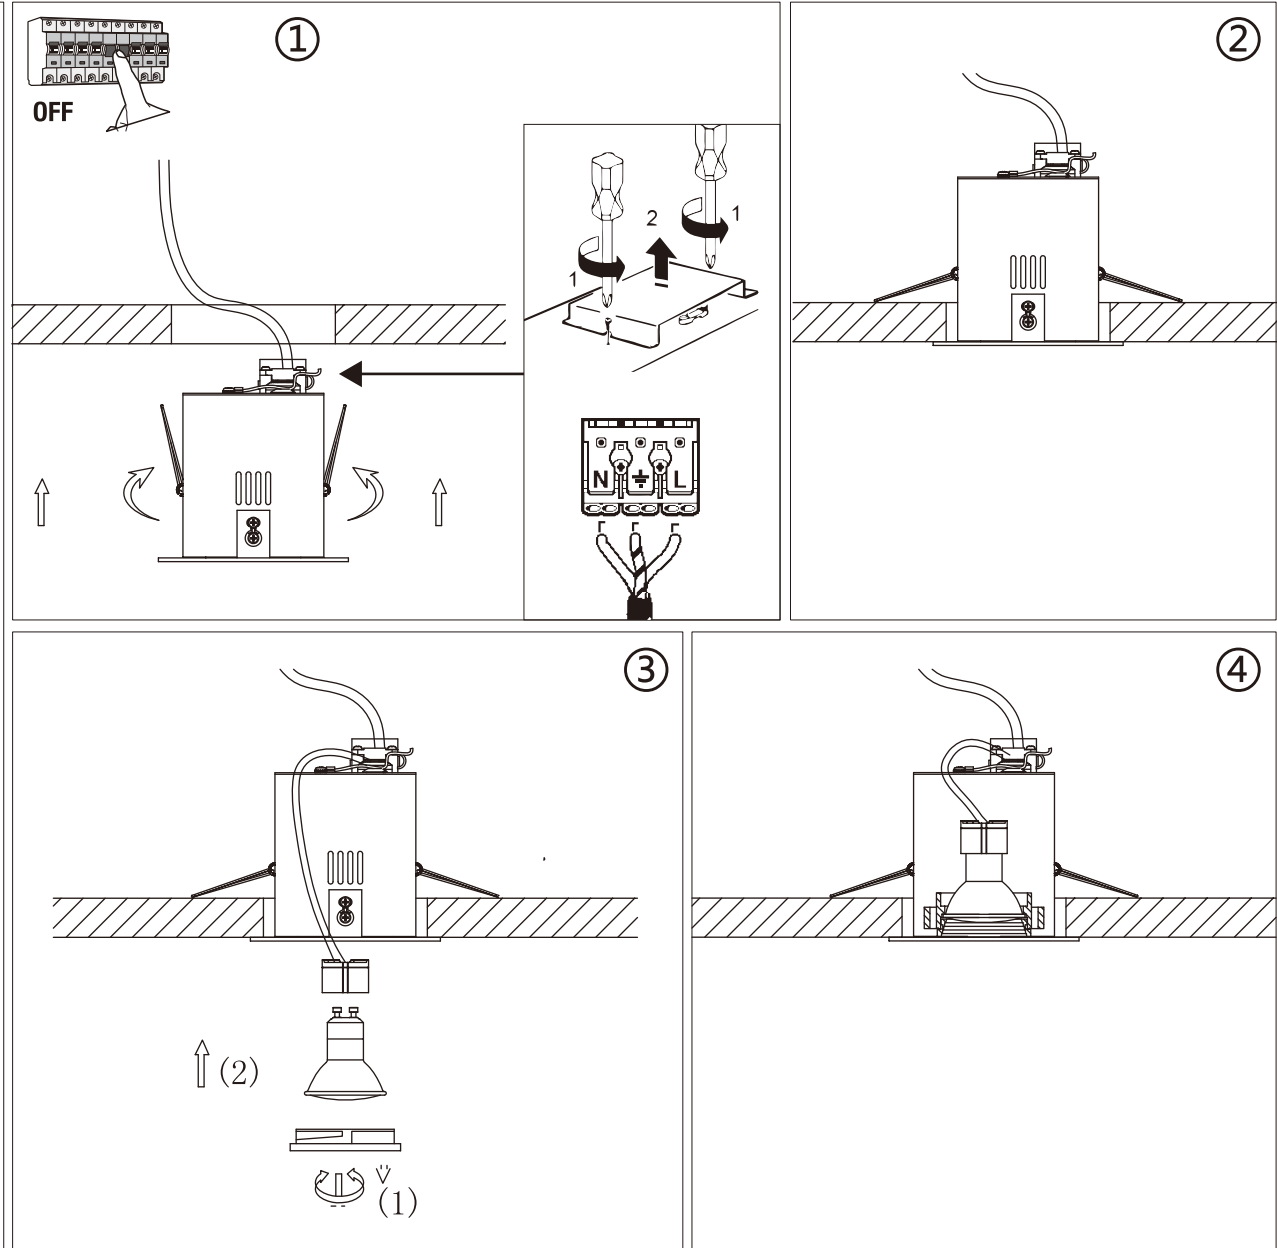

i

LIGHT SOURCE - FUENTE DE LUZ

- ref. 03020401 ○
- ref. 03020402 ●
- ref. 03020403 ●
- 1 x GU10 LED not incl

- ref. 03020501 ○
- ref. 03020502 ●
- ref. 03020503 ●
- 2 x GU10 LED not incl

TECHNICAL FEATURES - CARACTERÍSTICAS TÉCNICAS